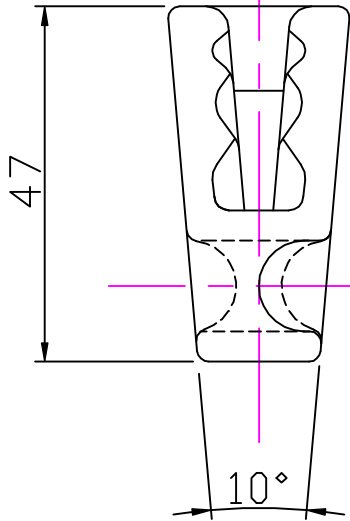

Ø6–12mm.  
1/4"–7/16"

4 Holes Ø12

Clamcleats Limited  
Watchmead  
Welwyn Garden City  
Hertfordshire AL7 1AP  
England

Telephone +44 (0)1707 330101  
Fax +44 (0)1707 321269  
<http://www.clamcleat-rope-cleats.com>

Scale 1:1  
All dimensions in mm.

Issue: 1. Jun 2000  
ID234.dwg

Material:  
Nylon

Installation Drawing for:–  
**CL234**  
Large Loop Cleat