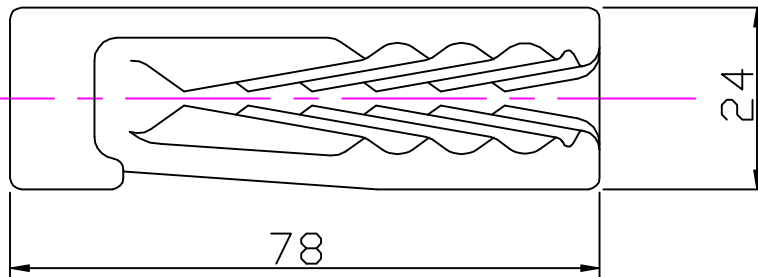

Ø6–12mm.  
1/4"–7/16"

4 Holes Ø12

Clamcleats Limited  
Watchmead  
Welwyn Garden City  
Hertfordshire AL7 1AP  
England

Telephone +44 (0)1707 330101  
Fax +44 (0)1707 321269  
<http://www.clamcleat-rope-cleats.com>

Scale 1:1  
All dimensions in mm.

Issue: 1. Jun 2000  
ID234.dwg

Material:  
Nylon

Installation Drawing for:–  
**CL234**  
Large Loop Cleat