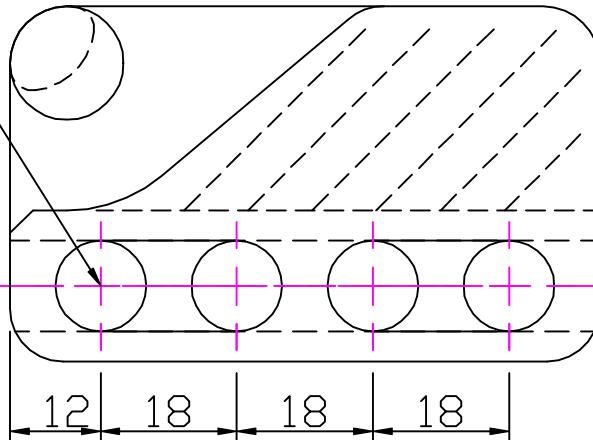

Ø6–12mm.  
1/4"–7/16"

4 Holes Ø12

Clamcleats Limited  
Watchmead  
Welwyn Garden City  
Hertfordshire AL7 1AP  
England

Telephone +44 (0)1707 330101  
Fax +44 (0)1707 321269  
<http://www.clamcleat-rope-cleats.com>

Scale 1:1  
All dimensions in mm.

Issue: 1. Jun 2000  
ID234.dwg

Material:  
Nylon

Installation Drawing for:–  
**CL234**  
Large Loop Cleat