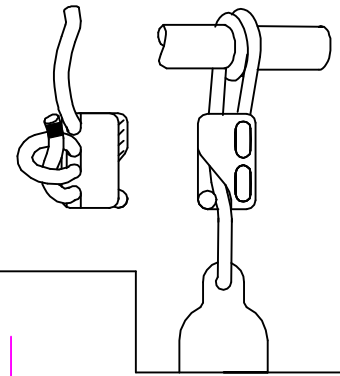

Ø6–12mm.  
1/4"–7/16"

4 Holes Ø12

Clamcleats Limited  
Watchmead  
Welwyn Garden City  
Hertfordshire AL7 1AP  
England

Telephone +44 (0)1707 330101  
Fax +44 (0)1707 321269  
<http://www.clamcleat-rope-cleats.com>

Scale 1:1  
All dimensions in mm.

Issue: 1. Jun 2000  
ID234.dwg

Material:  
Nylon

Installation Drawing for:–  
**CL234**  
Large Loop Cleat